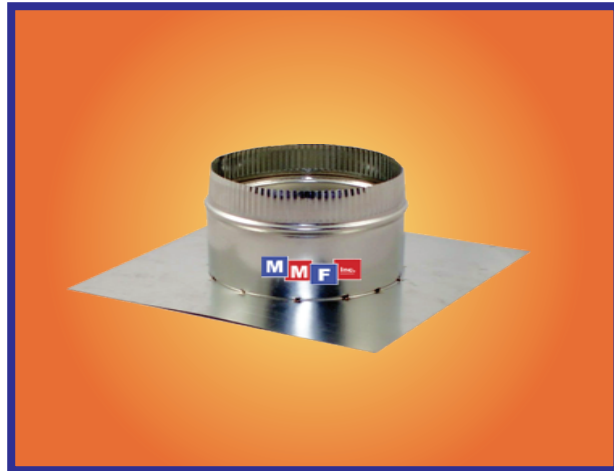

## Flashing for Rotary Vent

### DESCRIPTION:

Sealed 6" High - 6" Skirt - *Bead & Crimp*

SIZE	Order	PART	Order	PART	Order	PART
	QTY		NUMBER		QTY	
	28 GA		26 GA		24 GA	
10"		TFRH1006BC		TFRI1006BC		TFRJ1006BC
12"		TFRH1206BC		TFRI1206BC		TFRJ1206BC
14"		TFRH1406BC		TFRI1406BC		TFRJ1406BC
16"		TFRH1606BC		TFRI1606BC		TFRJ1606BC
18"				TFRI1806BC		TFRJ1806BC
20"				TFRI2006BC		TFRJ2006BC
22"				TFRI2206BC		TFRJ2206BC
24"				TFRI2406BC		TFRJ2406BC
26"						TFRJ2606BC