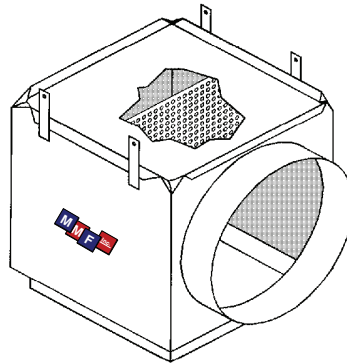

## Cushion-Heads

Liner

Liner - Perforated Baffle

## DESCRIPTION:

28 gauge - 22 gauge - 16 gauge earthquake straps.  
Bare - 1/2" liner - 1" liner  
Standard Height is 3" over round collar.  
Liner held up 2" from raw end.  
Perforated Baffle available.