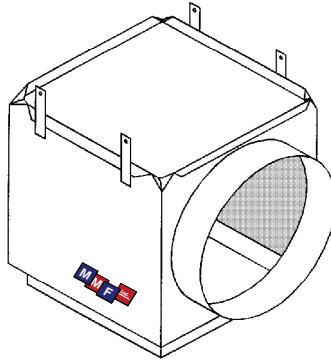

## Cushion-Heads

Liner

Liner - Perforated Baffle

## DESCRIPTION:

28 gauge - 22 gauge - 16 gauge earthquake straps.  
Bare - 1/2" liner - 1" liner  
Standard Height is 3" over round collar.  
Liner held up 2" from raw end.  
Perforated Baffle available.