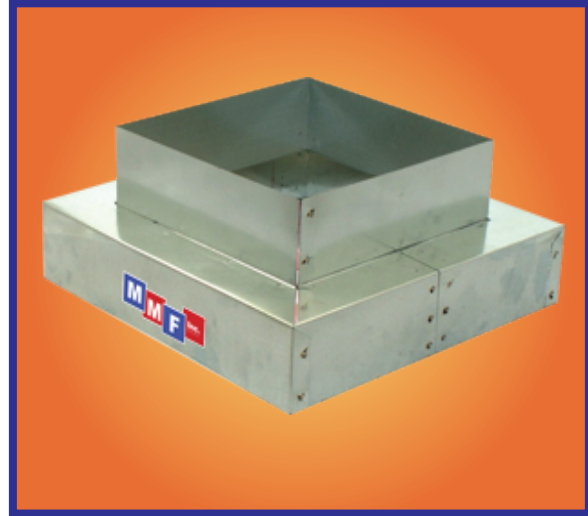

PRODUCT CATALOG

MODULAR METAL FABRICATORS INC.

Square to Square Transitions

Bare - Raw - 2" High Body

**Call for Quote
For Painted Adapters**

SIZE	Order QTY
22 x 22 to 6 x 6	
22 x 22 to 8 x 8	
22 x 22 to 10 x 10	
22 x 22 to 12 x 12	
22 x 22 to 14 x 14	
22 x 22 to 16 x 16	
22 x 22 to 18 x 18	
22 x 22 to 20 x 20	
24 x 24 to 6 x 6	
24 x 24 to 8 x 8	
24 x 24 to 10 x 10	
24 x 24 to 12 x 12	
24 x 24 to 14 x 14	
24 x 24 to 16 x 16	
24 x 24 to 18 x 18	
24 x 24 to 20 x 20	
24 x 24 to 22 x 22	