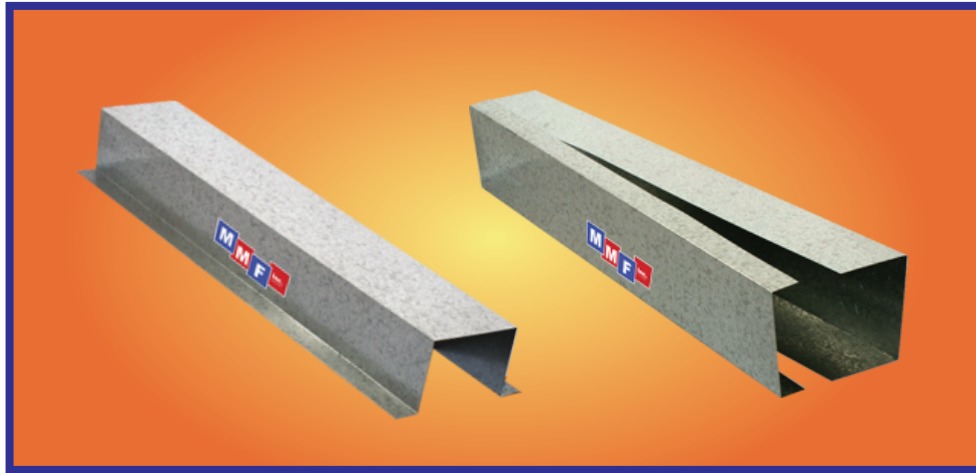

PRODUCT CATALOG

MODULAR METAL FABRICATORS INC.

Line Set Covers

	Order QTY	PART NUMBER	Order QTY	PART NUMBER
SIZE	28 GA GALV		26 GA GALV	
ONE PIECE		MPLSC101PCH		MPLSC101PCI
TWO PIECE		MPLSC102PCH		MPLSC102PCI

	Order QTY	PART NUMBER	Order QTY	PART NUMBER
SIZE	24 GA GALV		28 GA BONDO	
ONE PIECE		MPLSC101PCJ		MPLSC101PCHH
TWO PIECE		MPLSC102PCJ		MPLSC102PCHH