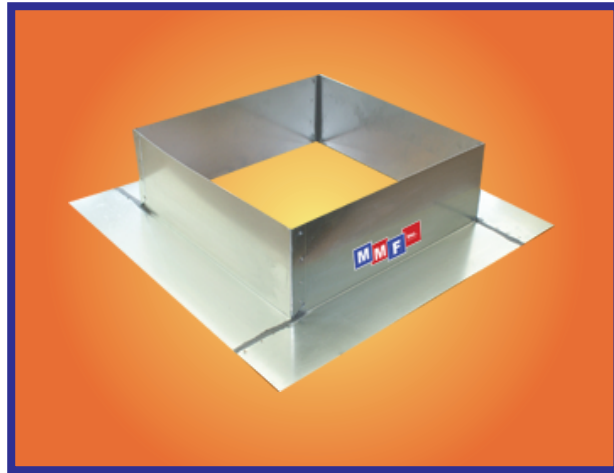

PRODUCT CATALOG

MODULAR METAL FABRICATORS INC.

Cooler Flashing - *Standard/Flat* 6" High with 4" Skirt-Sealed

ADVISORY: When installing product, Apply Sealant when/where necessary.

DESCRIPTION:

- **Manufactured from Prime Galvanized Steel.**

SIZE	Order	PART	Order	PART
	QTY		QTY	
	26 GA	NUMBER	24 GA	NUMBER
13 1/2 x 13 1/2		FLCFICYCYS		FLCFJCYCYS
14 1/2 x 14 1/2		FLCFIDGDGS		FLCFJDGDGS
15 1/2 x 15 1/2		FLCFIDODOS		FLCFJDODOS
17 1/2 x 17 1/2		FLCFIEEEES		FLCFJEEES
18 1/2 x 18 1/2		FLCFIEMEMS		FLCFJEMEMS
19 1/2 x 19 1/2		FLCFIEUEUS		FLCFJEUEUS
20 1/2 x 20 1/2		FLCFIFCFCS		FLCFJFCFCS
21 1/2 x 21 1/2		FLCFIFKFKS		FLCFJFKFKS
22 1/2 x 22 1/2		FLCFIFSFS		FLCFJFSFS