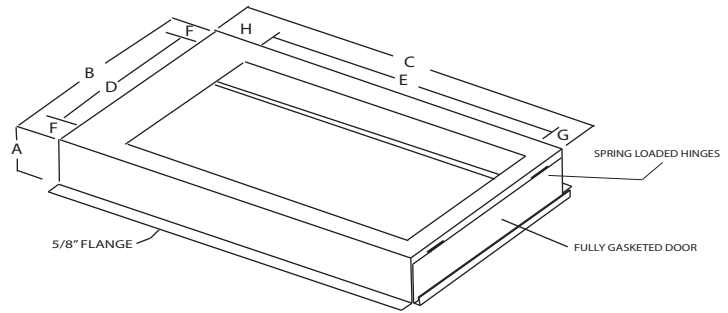

MODULAR METAL FABRICATORS INC.

Furnace Filter Bases

PRODUCT SPECIFICATION SHEET

Upflow / Horiz. Gas Furnace

| PART NUMBER | FILTER SIZE | OVERALL | | | OPENING | | TOP | | |
|-------------|-------------|---------|---------|---------|---------|---------|--------|----|----|
| | | 1" | A | B | C | D | E | F | G |
| BRFBJ1425A | 14" x 25" | 3 1/4" | 15 3/8" | 28 1/2" | 12 5/8" | 25 1/4" | 1 3/8" | 1" | 2" |
| BRFBJ1625A | 16" x 25" | 3 1/4" | 17 3/8" | 28 1/2" | 14 5/8" | 25 1/4" | 1 3/8" | 1" | 2" |
| BRFBJ2025A | 20" x 25" | 3 1/4" | 21 3/8" | 28 1/2" | 18 5/8" | 25 1/4" | 1 3/8" | 1" | 2" |
| BRFBJ3025A | 30" x 25" | 3 1/4" | 31 3/8" | 28 1/2" | 28 5/8" | 25 1/4" | 1 3/8" | 1" | 2" |
| BRFBJ2424A | 24" x 24" | 3 1/4" | 25 3/8" | 28 1/2" | 22 5/8" | 25 1/4" | 1 3/8" | 1" | 2" |

| PART NUMBER | FILTER SIZE | OVERALL | | | OPENING | | TOP | | |
|-------------|-------------|---------|---------|---------|---------|---------|--------|----|----|
| | | 1 & 2" | A | B | C | D | E | F | G |
| BRFBJ1425B | 14"x 25" | 4 1/4" | 15 3/8" | 28 1/2" | 12 5/8" | 25 1/4" | 1 3/8" | 1" | 2" |
| BRFBJ1625B | 16"x 25" | 4 1/4" | 17 3/8" | 28 1/2" | 14 5/8" | 25 1/4" | 1 3/8" | 1" | 2" |
| BRFBJ2025B | 20" x 25" | 4 1/4" | 21 3/8" | 28 1/2" | 18 5/8" | 25 1/4" | 1 3/8" | 1" | 2" |
| BRFBJ3025B | 30" x 25" | 4 1/4" | 31 3/8" | 28 1/2" | 28 5/8" | 25 1/4" | 1 3/8" | 1" | 2" |
| BRFBJ2424B | 24" x 24" | 4 1/4" | 25 3/8" | 28 1/2" | 22 5/8" | 25 1/4" | 1 3/8" | 1" | 2" |