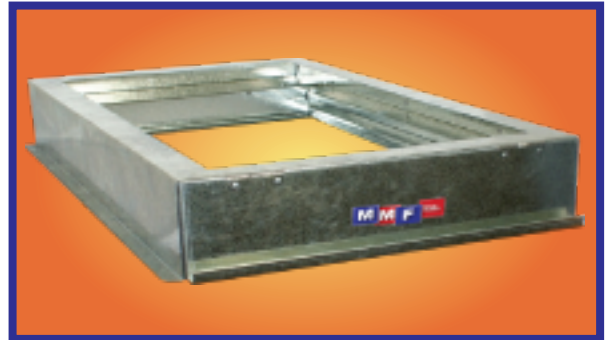

1" or 2" Filter Base

1", 2", or 4" Filter Base

PART NUMBER	DESCRIPTION	SHIPPED
BRFBJ1425C	14 x 25 x 6 1/4 - FITS 1",2",4" FILTERS	1 PER BOX
BRFBJ1625C	16 x 25 x 6 1/4 - FITS 1",2",4" FILTERS	1 PER BOX
BRFBJ2025C	20 x 25 x 6 1/4 - FITS 1",2",4" FILTERS	1 PER BOX
BRFBJ3025C	30 x 25 x 6 1/4 - FITS 1",2",4" FILTERS	1 PER BOX
BRFBJ2424C	24 x 24 x 6 1/4 - FITS 1",2",4" FILTERS	1 PER BOX
BRFBJ1420C	14 x 20 x 6 1/4 - FITS 1",2",4" FILTERS	1 PER BOX
BRFBJ1620C	16 x 20 x 6 1/4 - FITS 1",2",4" FILTERS	1 PER BOX
BRFBJ2020C	20 x 20 x 6 1/4 - FITS 1",2",4" FILTERS	1 PER BOX