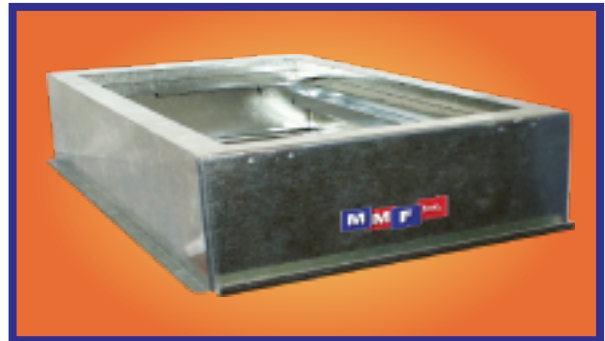

1", 2", or 4" Filter Base

- A = 1" FILTER
- B = 1" OR 2" FILTER
- C = 1", 2" OR 4" FILTER

- Durable Galvanized Steel Construction.
- Integrated Door Handle.
- Spring Loaded Hinges.
- Bottom Cut-Outs for Easy Screw Installation.
- Fully Gasketed Door Opening