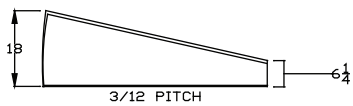

A	49.5
B	41.5
C	38.5
D	19
E	19
F	19
G	19

MODULAR METAL FABRICATORS INC.

ADJUSTABLE

SIZE	FSCM NO.	PART NO. SDACPMADJ	REV
SCALE	SHEET		