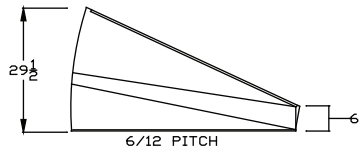

A	49.5
B	41.5
C	38.5
D	19
E	19
F	19
G	19

MODULAR METAL FABRICATORS INC.

ADJUSTABLE

SIZE	FSCM NO.	PART NO. SDACPMADJ	REV
SCALE	SHEET		