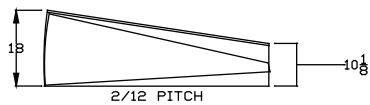

A	49.5
B	41.5
C	38.5
D	19
E	19
F	19
G	19

MODULAR METAL FABRICATORS INC.

ADJUSTABLE

SIZE	FSCM NO.	PART NO. SDACPMADJ	REV
SCALE	SHEET		